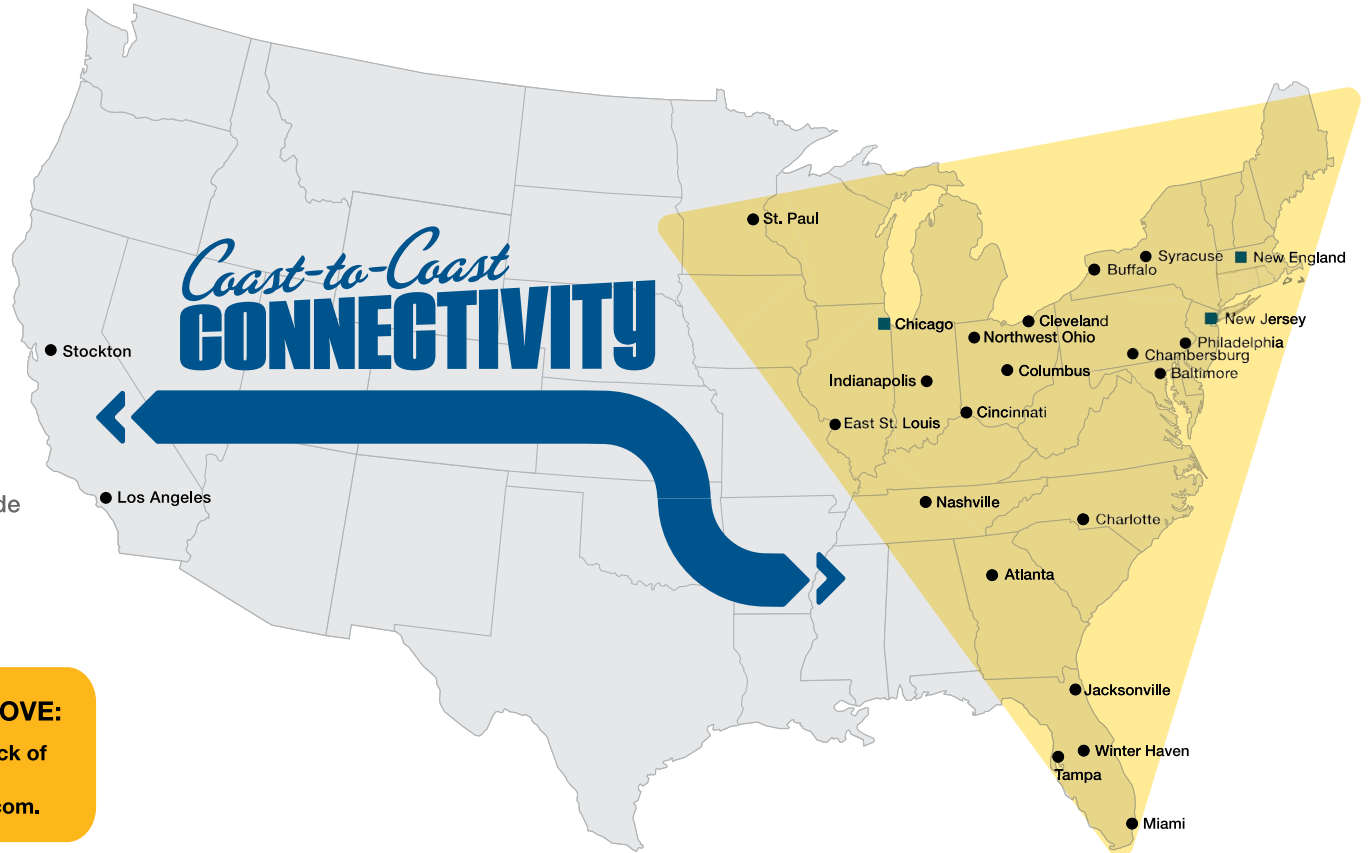

Railplus

CSXT INTERMODAL
NETWORK

RailPlus provides a total intermodal solution from pick-up to delivery. Our core East Coast network and partnerships with Western Railroads enable us to provide expansive nationwide service from coast-to-coast.

RAILPLUS_SALES@CSX.COM
800-850-8115

PLAN YOUR NEXT INTERMODAL MOVE:

Consult the RailPlus Service Matrix on the back of this insert for origin and destination lane combinations, or download from intermodal.com.

● INBOUND & OUTBOUND SERVICE

■ INBOUND & OUTBOUND SERVICE / MULTIPLE TERMINALS

▲ RAILPLUS CORE NETWORK